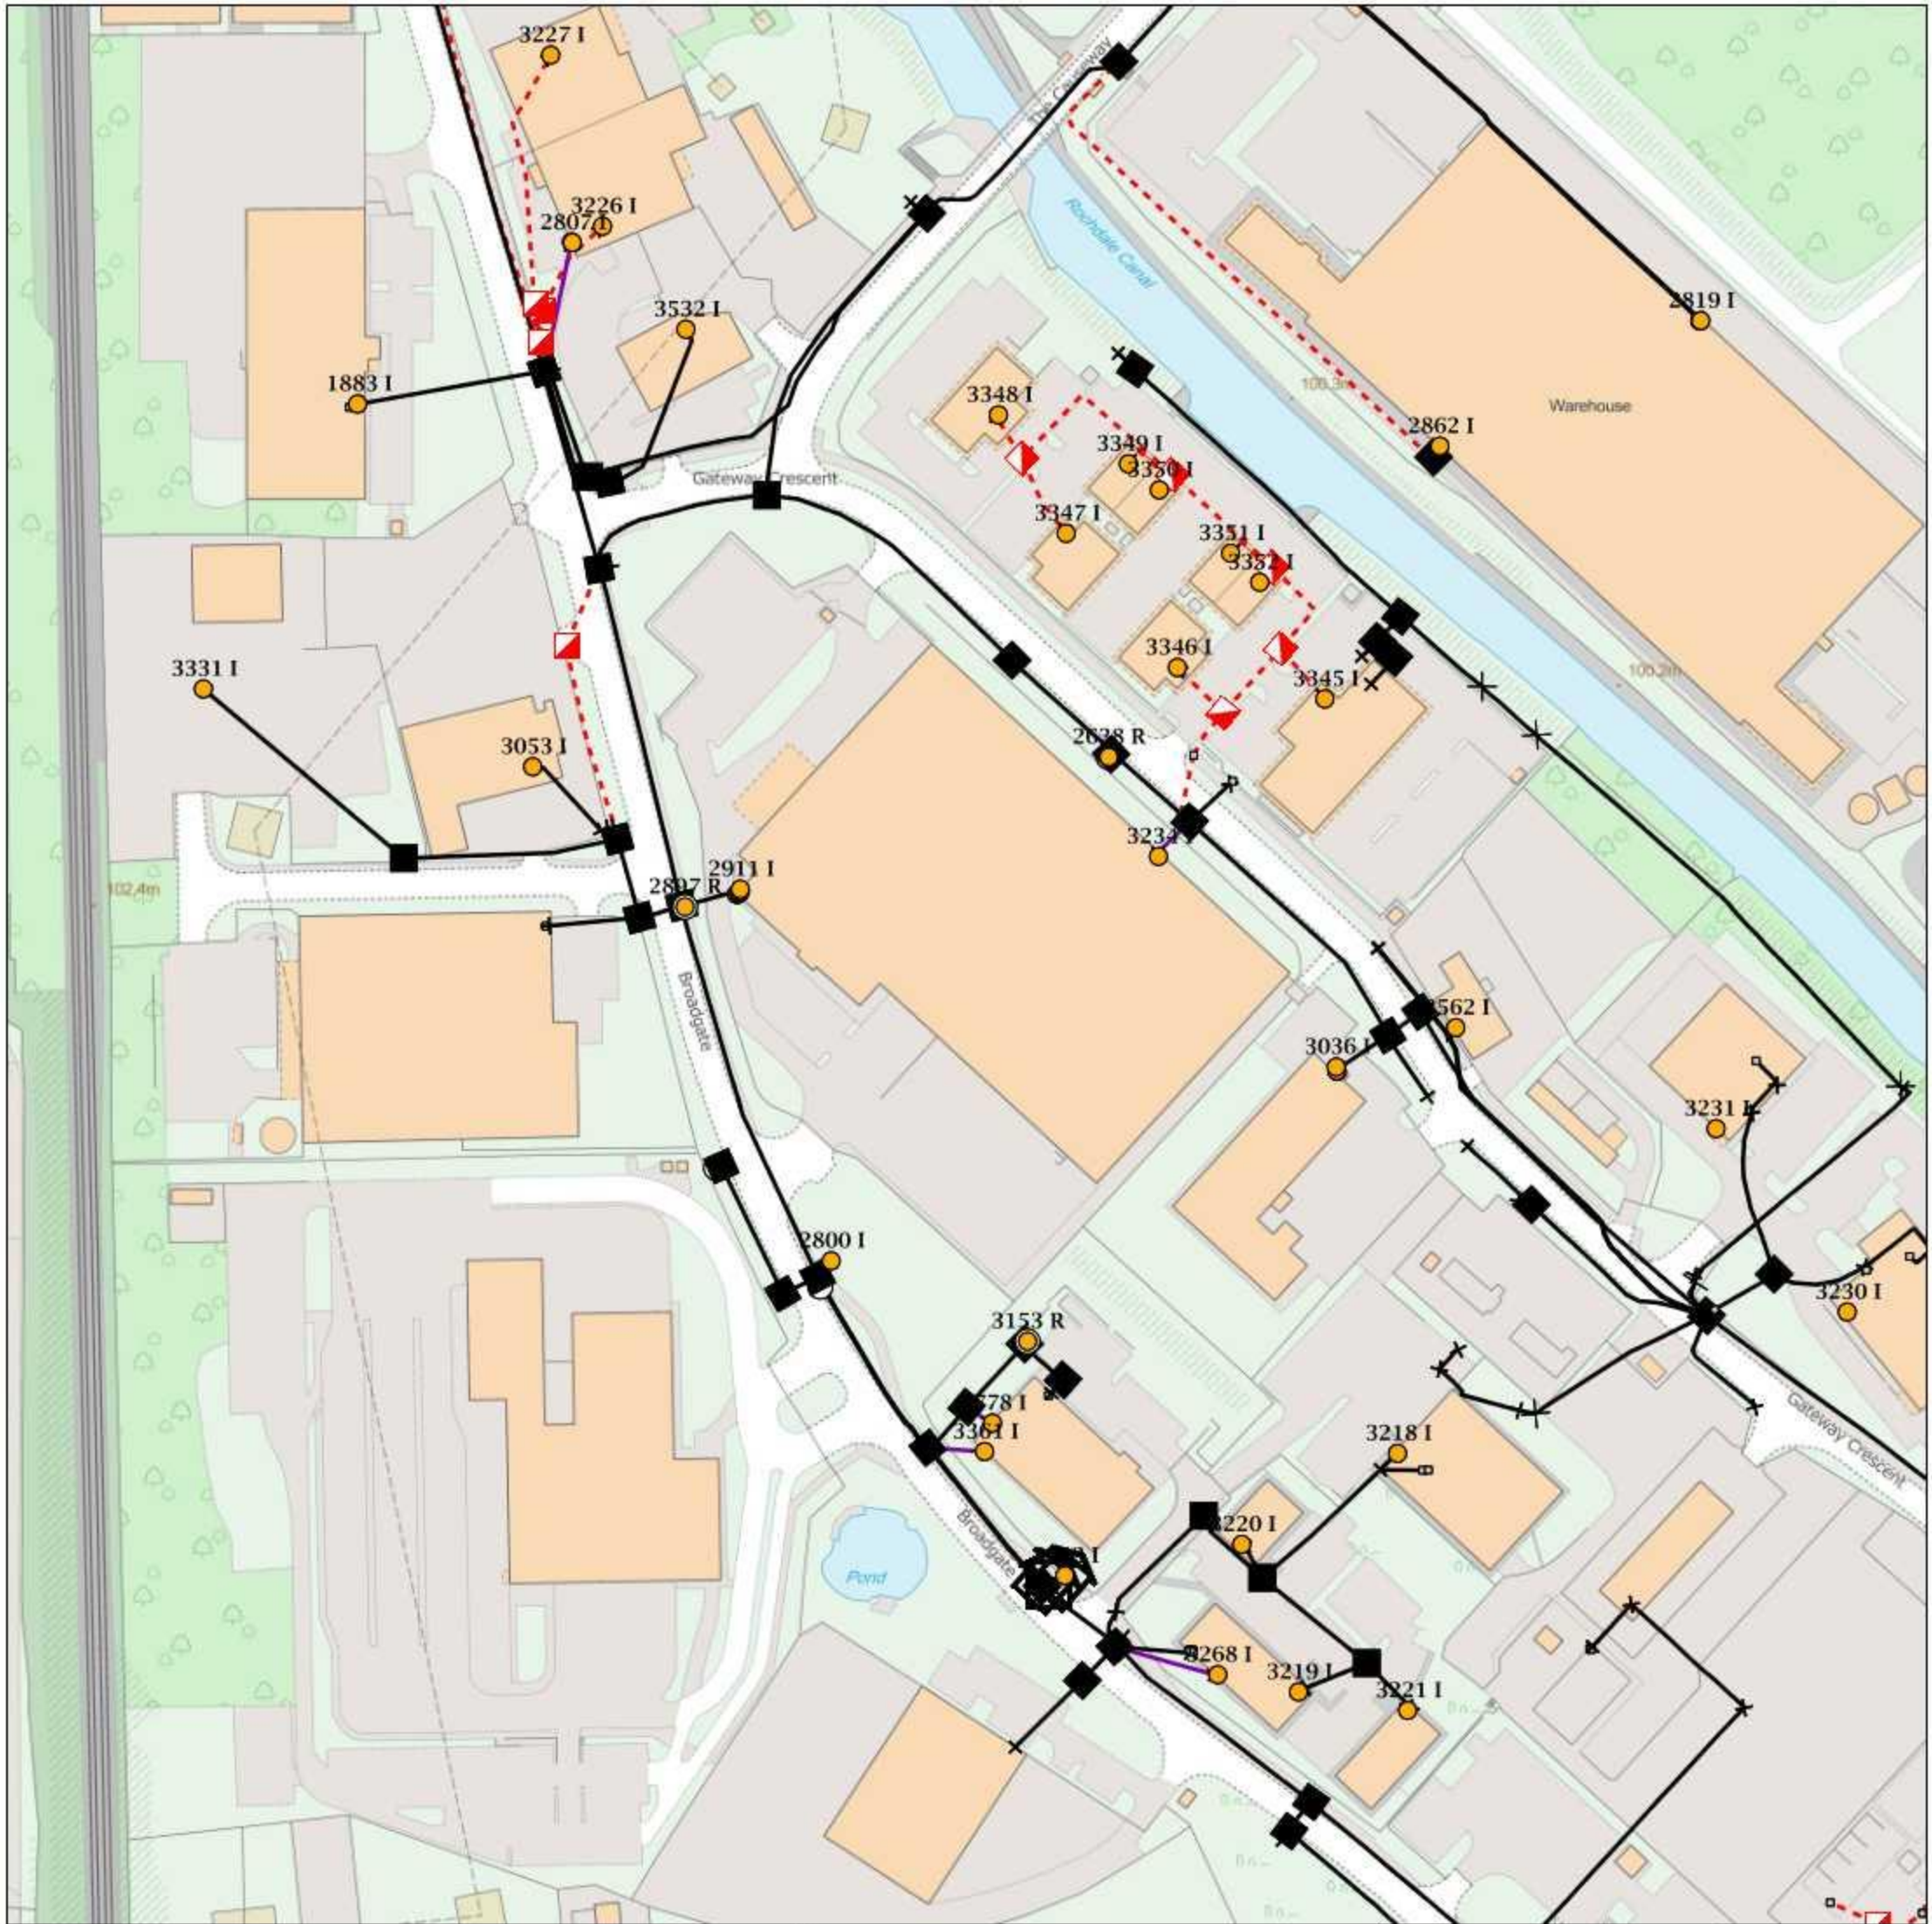

Maps by email Plant Information Reply

IMPORTANT WARNING

Information regarding the location of BT apparatus is given for your assistance and is intended for general guidance only. No guarantee is given of its accuracy.

It should not be relied upon in the event of excavations or other works being made near to BT apparatus which may exist at various depths and may deviate from the marked route.

openreach

CLICK BEFORE YOU DIG

FOR PROFESSIONAL FREE ON SITE ASSISTANCE PRIOR TO COMMENCEMENT OF EXCAVATION WORKS INCLUDING LOCATE AND MARKING SERVICE

email

Reproduced from the Ordnance Survey map by BT by permission of Ordnance Survey on behalf of the Controller of Her Majesty's Stationary Office
(C) Crown Copyright British Telecommunications plc 100028040

Other proposed plant is shown using dashed lines.
BT Symbols not listed above maybe disregarded.
Existing BT Plant may not be recorded.
Information valid at time of preparation

BT Ref :
Map Reference : (centre)
Easting/Northing : (centre)
Issued :